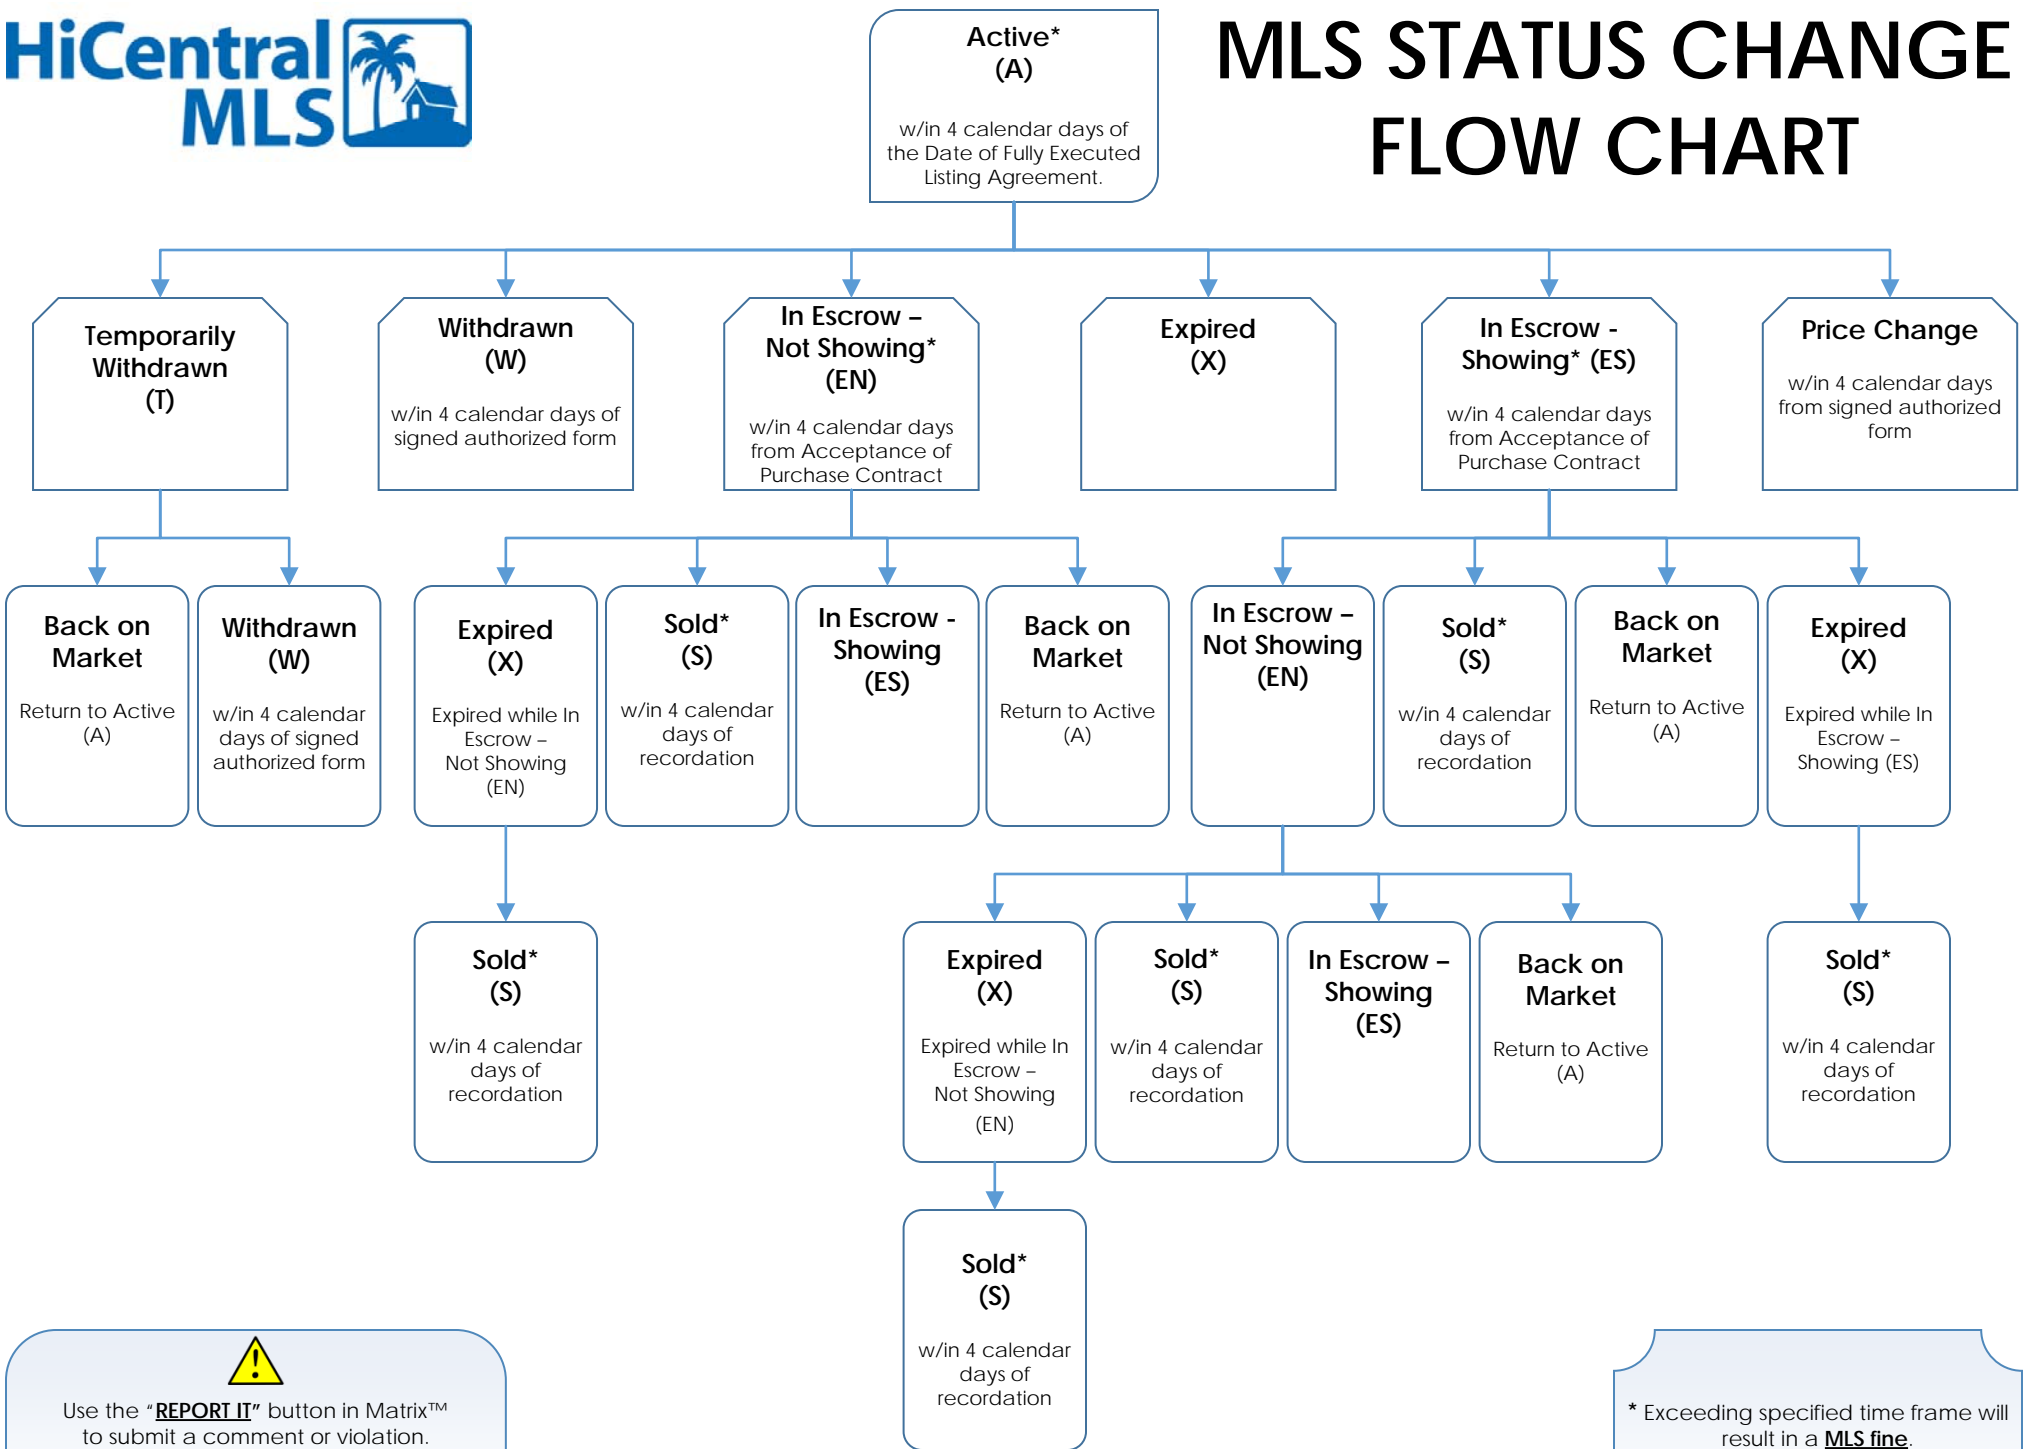

MLS STATUS CHANGE FLOW CHART

 Use the **"REPORT IT"** button in Matrix™ to submit a comment or violation. The button is located at the bottom of the photo when viewing the listing in "FULL" view. **Your name will be kept confidential.*

* Exceeding specified time frame will result in a **MLS fine**.
Rev: 012017