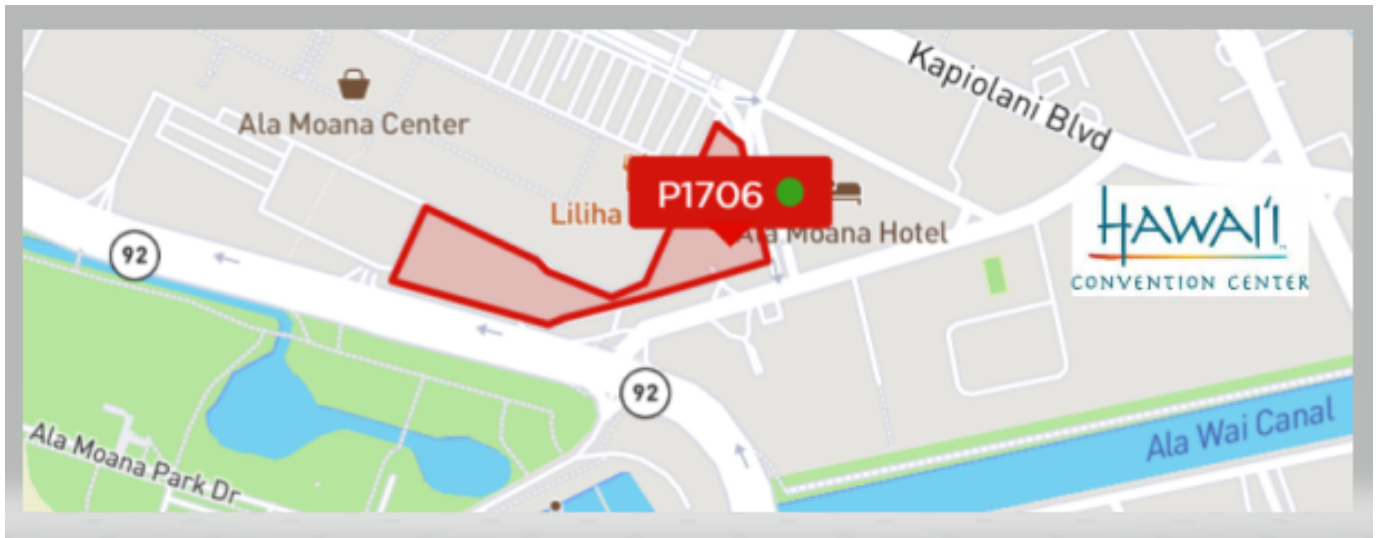

# OVERFLOW PARKING AT ALA MOANA CENTER

1450 Ala Moana Blvd.

Premium Parking location P1706

(Located on the Waikiki side, any level between  
Bloomingdales and Target)

Scan QR Code or Text **P1706** to **504504**  
Use Promo Code 'HCC22' for 50% discount